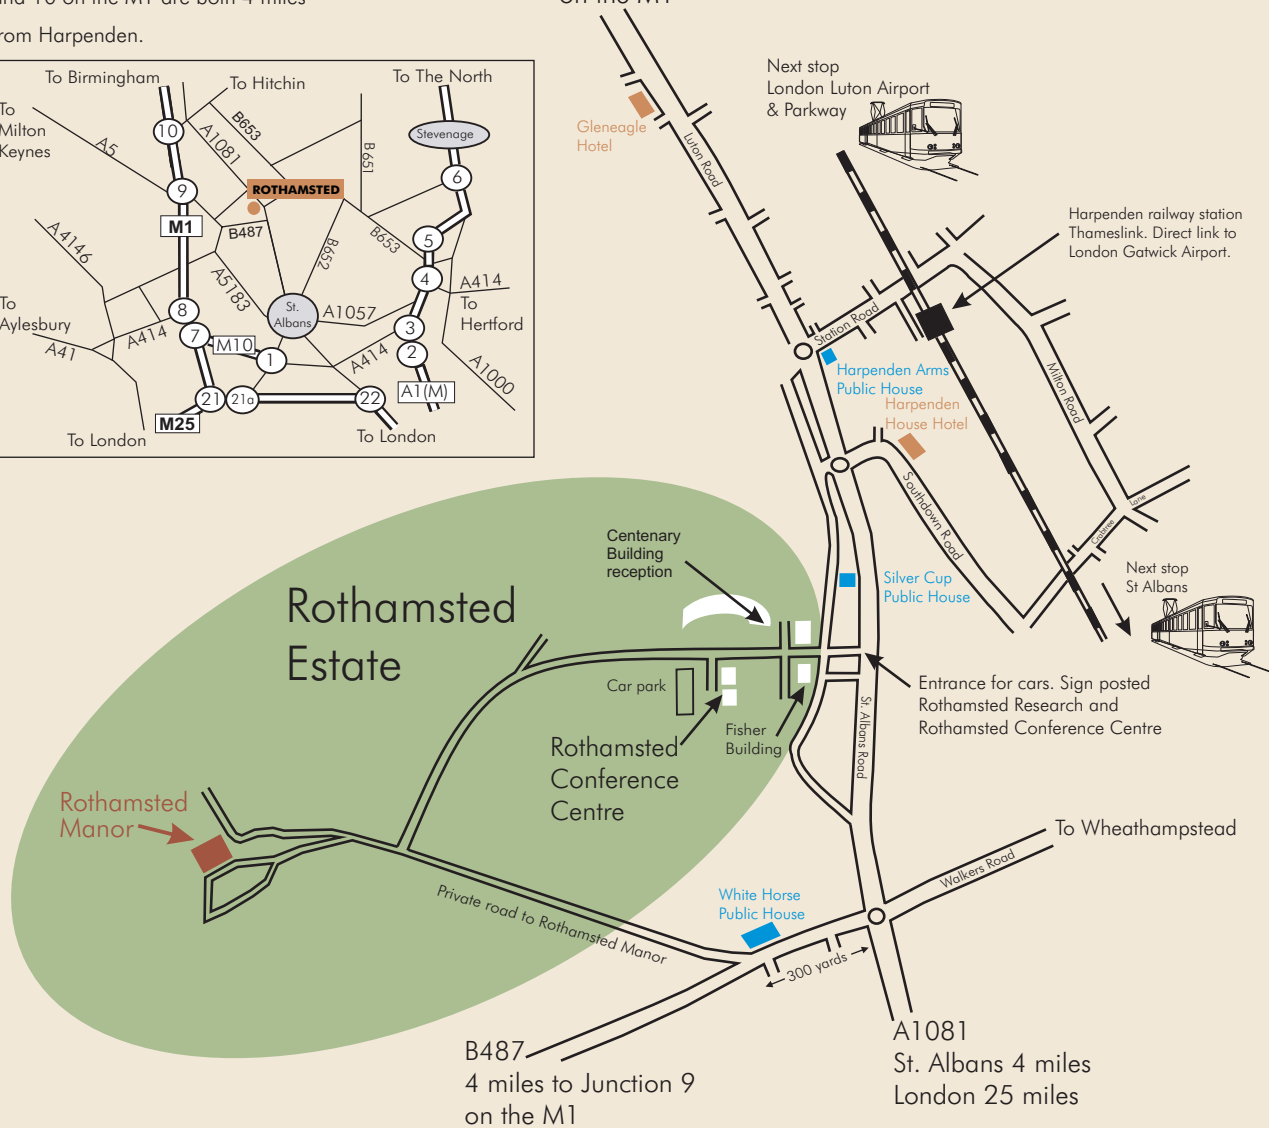

# how to find us

**rm**  
limited

Harpenden Railway Station is about 30 minutes by train from London St Pancras International. Junction 9 and 10 on the M1 are both 4 miles from Harpenden.

A1081  
5 miles to Luton,  
4 miles to Junction 10  
on the M1

how to find us