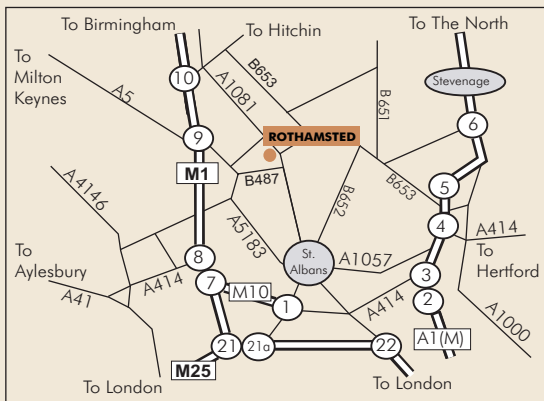

# how to find us

**rm**  
limited

Harpenden Railway Station is about 30 minutes by train from London St Pancras International. Junction 9 and 10 on the M1 are both 4 miles from Harpenden.

A1081  
5 miles to Luton,  
4 miles to Junction 10  
on the M1

how to find us